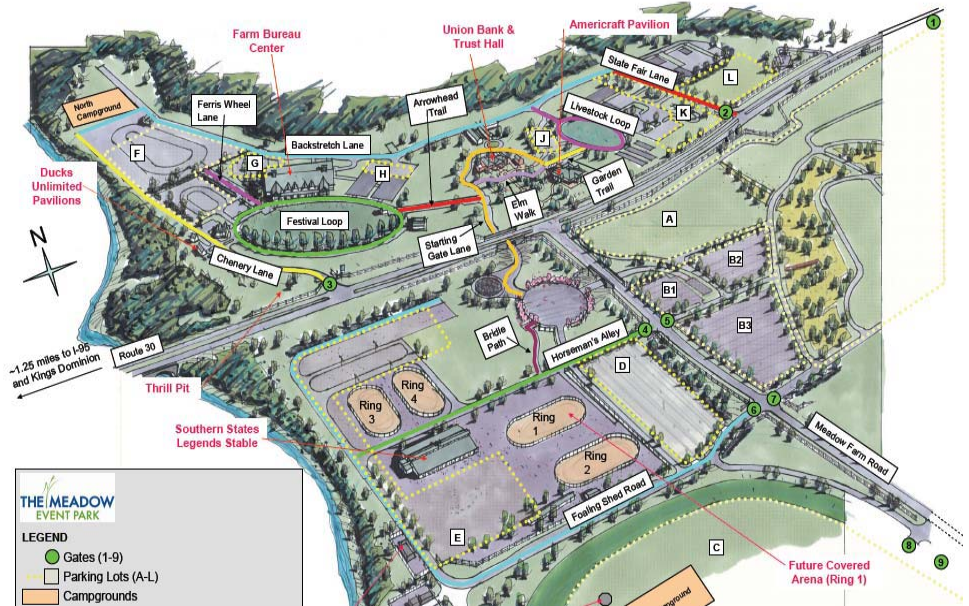

THE MEADOW EVENT PARK

Equine Complex Address :
13048 Dawn Blvd
(Entrance on Meadow Farm Road)
Doswell, Virginia 23047

Mailing Address:
P. O. Box 130

Phone: 804-994-2862
Fax: 804-477-8219
E-mail: rentals@statefairva.org

Birthplace of Secretariat

The Meadow Event Park www.meadoweventpark.com

As the birthplace of Secretariat, The Meadow Event Park has taken special care in designing the Equestrian Complex. The 80 acre complex offers all the amenities necessary to host your next Equine Event. Managed by equestrians with your needs in mind!

- ◆ 143 Permanent Stalls (Pads available for portable stalls)
- ◆ 4 Outdoor Arenas with lights
- ◆ State of the Art Equestrian Footing
- ◆ Show Office and Registration Area
- ◆ Participants Restrooms and Showers
- ◆ RV spaces with Hook ups (32 spaces in Equine Complex & 47 spaces on North Side of property)
- ◆ Bold Ruler House available to host your judges or hospitality event.